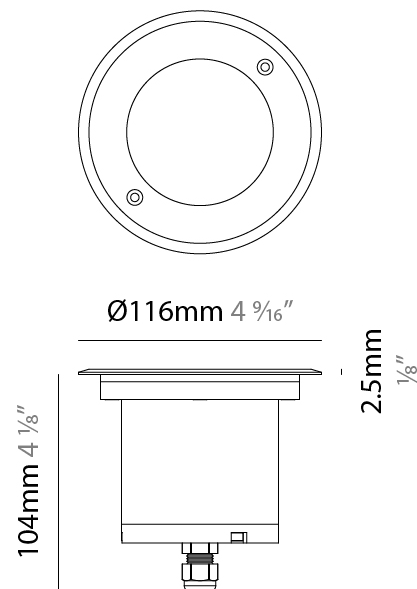

GENERAL

Series: Caliber
Subseries: Caliber 120 D
Brand: Unonovesette
Division: Exterior
Mounting Type: Recessed
Mounting Location: In-Ground
Subcategory: Drive Over

PHYSICAL

Shape: Square
Diameter (mm): 116
Diameter (in): 4 9/16
Height (mm): 104
Height (in): 4 1/8
Light Distribution: Direct
Weight (kg): 0.900
Weight (lbs): 1.98
Installation Requirement: Housing box
Diffuser: Extra clear glass 6mm
Fixture Finish: ASB / SST
Fixture Material: Stainless Steel AISI 316L
Cable Details: 350mm NS20N PCP 2x0.5 mm2

ELECTRICAL

Lamp Type: LED
Input Wattage (W): 9.04
Total Output Wattage (W): 8.5
Dimming: Non-Dimming / Phase Dimming (120Vac only) / 0-10V Dimming
Driver Included: No
Driver Location: Remote
Driver Type: Constant Voltage - Universal
Driver Class: Class 2
Input Voltage (V): 120 - 277
Output Voltage (V): 24

LED

Number of LEDs: 1
Color Temperature (°K): 2700 / 3000 / 4000
Max. Delivered Lumen (lm): 730 (3000K)
CRI: >90 CRI
Lamp Life (hrs): 100000

OPTICAL

Optic°: 10 / 35 / 50
Beam Angle: Narrow / Medium / Wide
Adjustability: Rotational 360°; Tilt 15°

RATINGS AND CERTIFICATIONS

Certified By: Certified for North American Standards
IP rating: IP68 (not for permanent immersion)
IK Rating: IK08
Marine Grade: Stainless Steel AISI 316L